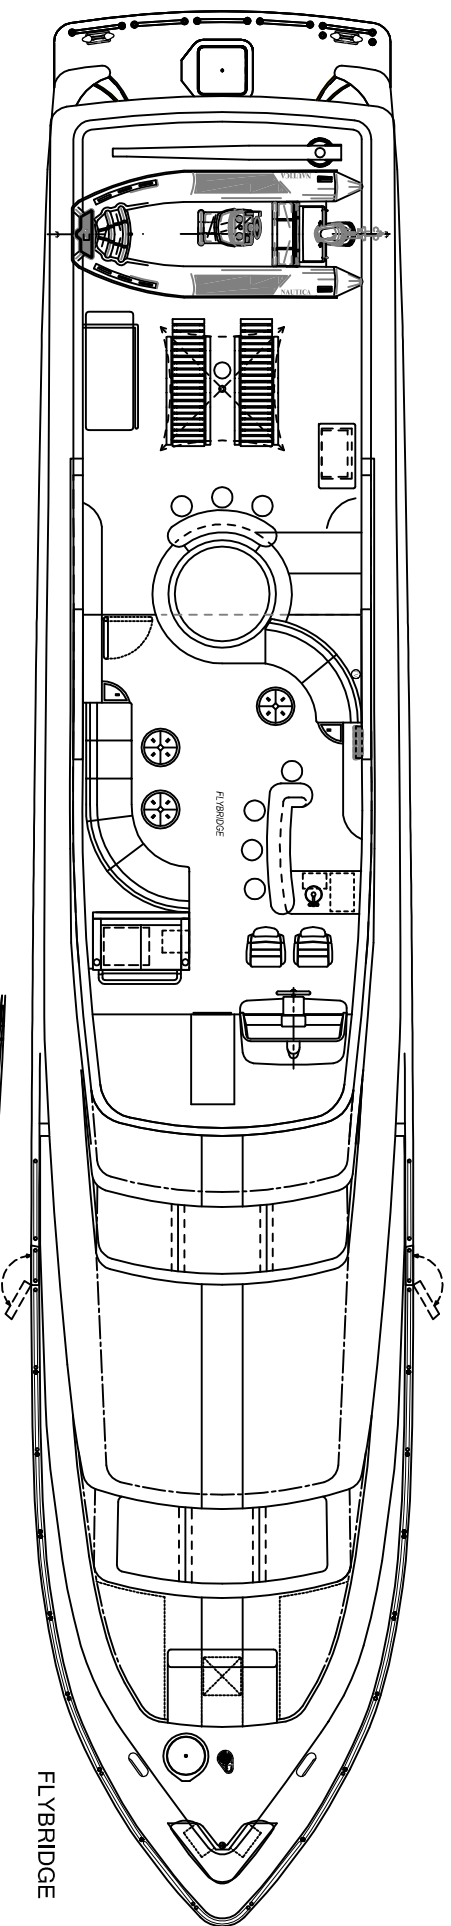

PROFILE

FLYBRIDGE