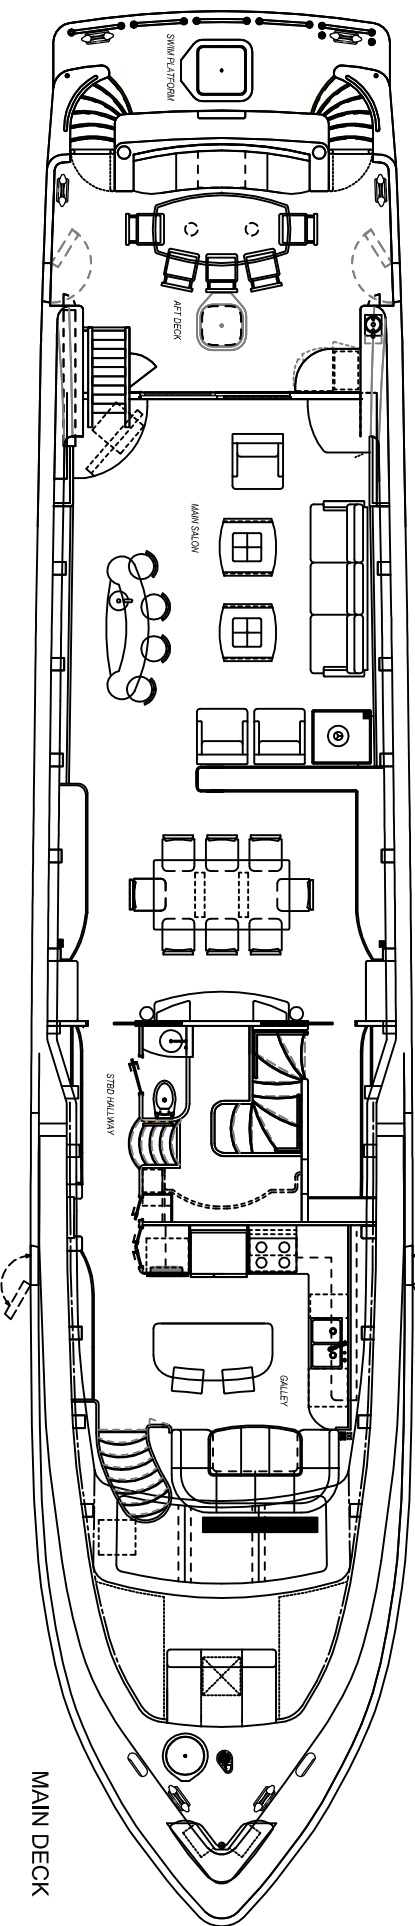

HARGRAVE

CUSTOM YACHTS

SHIPS PARTICULARS

L.O.A. 101'-00"
L.W.L. 100'-05"
BEAM 21'-00"
DRAFT 5'-09"

MAIN DECK

101' HARGRAVE MOTOR YACHT
GENERAL ARRANGEMENT

HARGRAVE
CUSTOM YACHTS