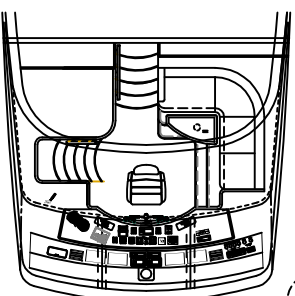

PILOTHOUSE