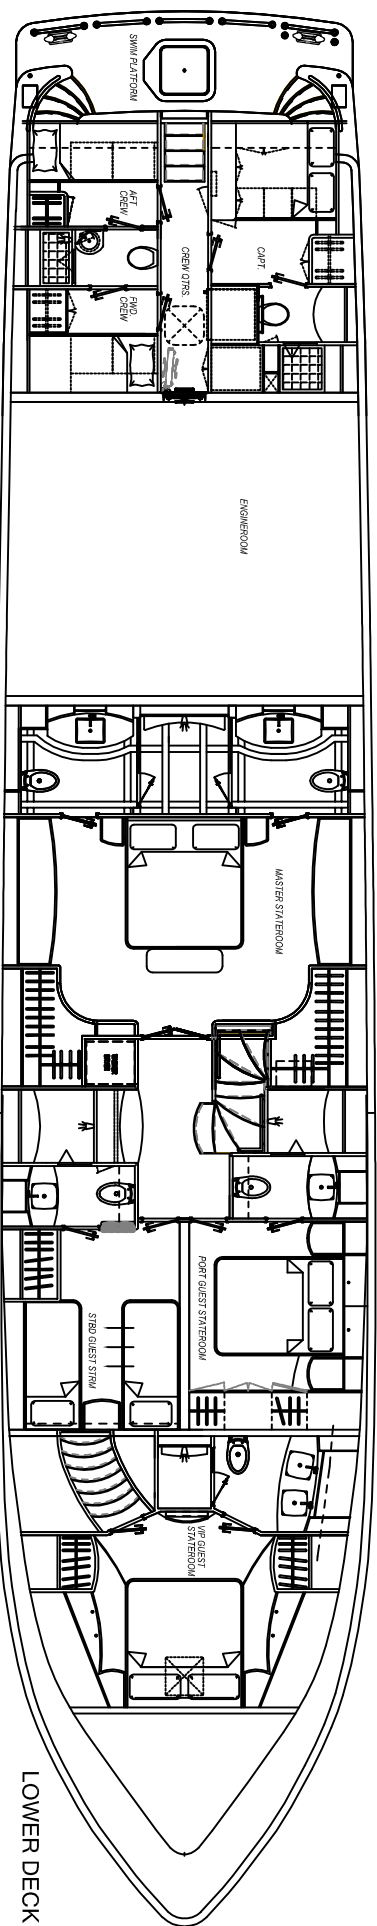

LOWER DECK

101' HARGRAVE MOTOR YACHT
GENERAL ARRANGEMENT

HARGRAVE
CUSTOM YACHTS