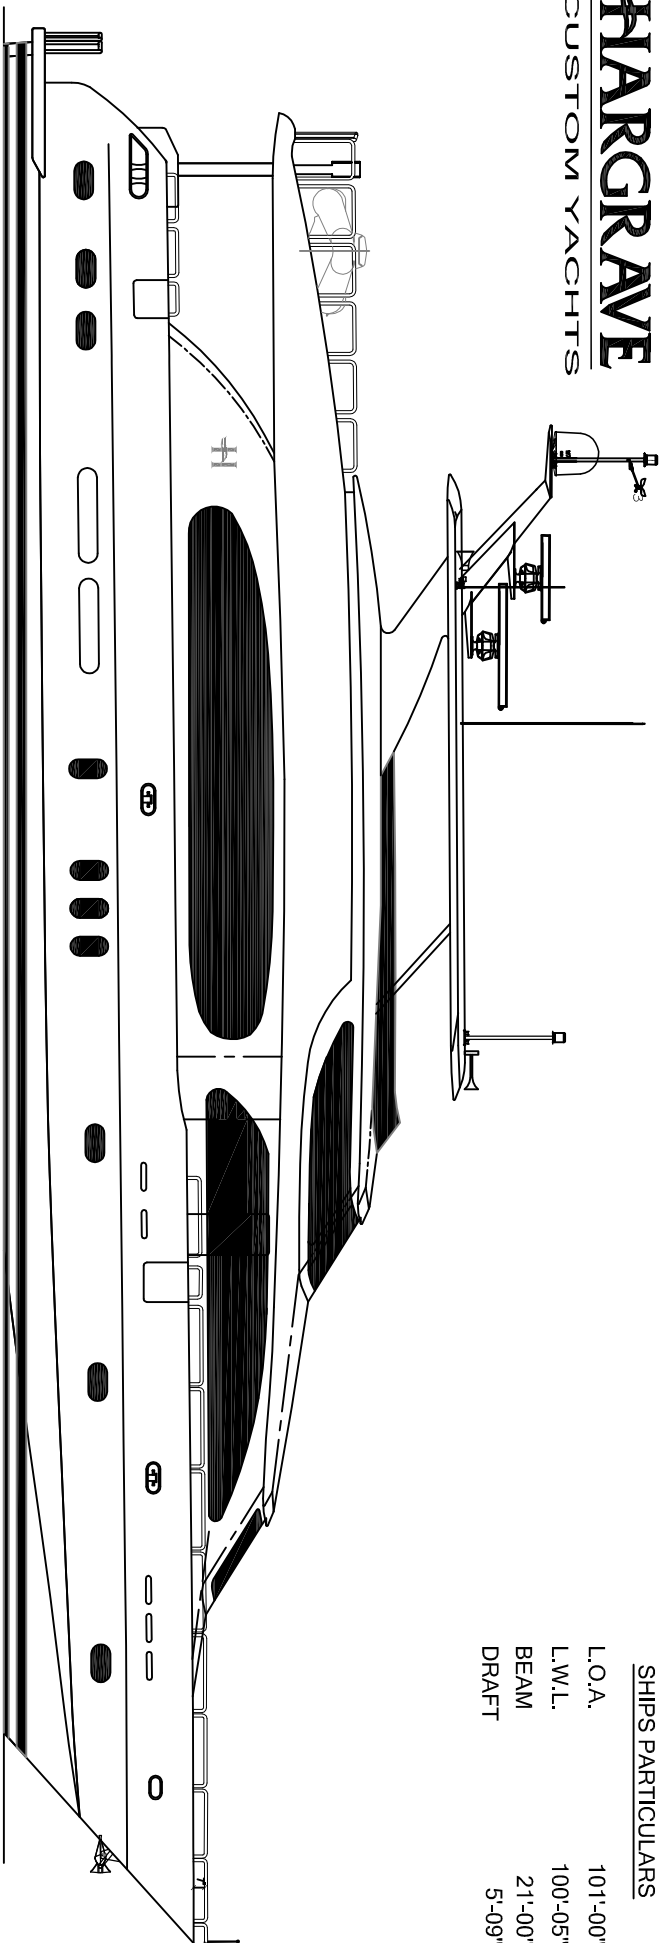

HARGRAVE

CUSTOM YACHTS

SHIPS PARTICULARS

L.O.A. 101'-00"
L.W.L. 100'-05"
BEAM 21'-00"
DRAFT 5'-09"

PROFILE